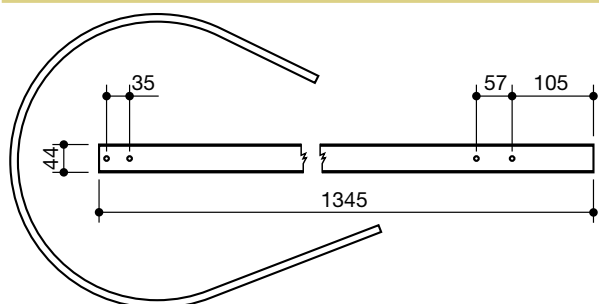

fasce rotopressa raccoglitrice
bands for pick up round balers

denominazione
denomination

rif.
la spirale

rif.
originale

WELGER
RP15

LS65019

1712420504